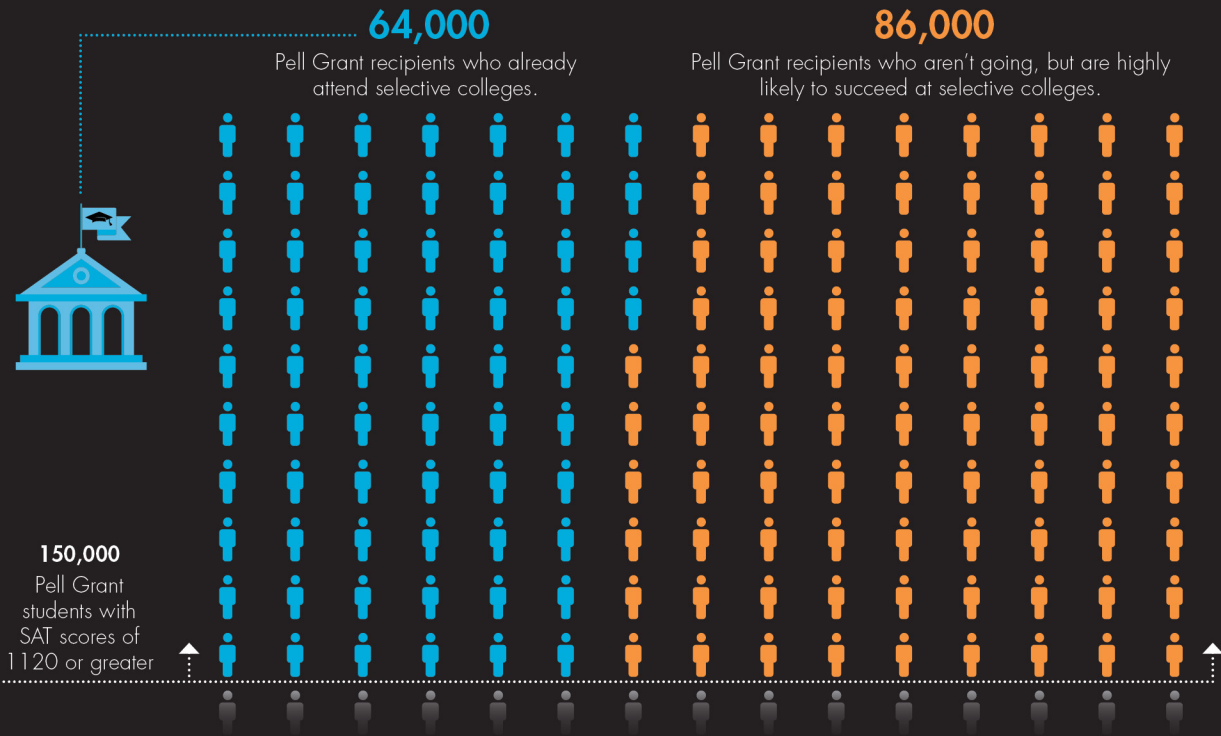

THE 20% SOLUTION

Selective Colleges Can Afford to Admit More Pell Grant Recipients

Nearly 90K Pell Grant recipients who can succeed in selective universities don't attend.

For more information, visit cew.georgetown.edu/pell20

GEORGETOWN UNIVERSITY

Center
on Education
and the Workforce

1783-1869
McCourt School of Public Policy